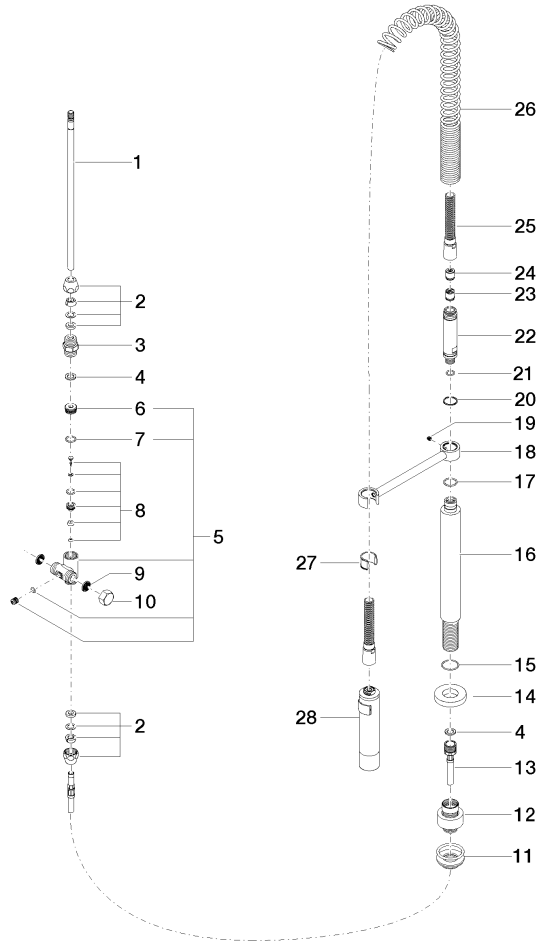

TARA Single-lever mixer with profi spray set - Chrome

ST 110 109 1888

TARA Single-lever mixer with profi spray set - Chrome

ST 110 109 1888

Spare parts list

No.	Item Number	Name	Quantity used	Delivery time
1	04 24 02 046 01-07	pipe	1	10
2	90 23 30 040 00-00	threaded connector	2	10
3	90 24 03 168 00 90	nipple	1	2
4	90 14 20 002 00 90	seal	2	2
5	90 17 09 046 10 90	diverter	1	2
6	09 24 04 112 10 90	nipple	1	2
7	90 14 10 033 00 90	seal	1	2
8	90 21 10 031 10 90	diverter	1	2
9	09 23 01 039 90	sieve	2	2
10	04 21 02 006 00 92	cap	1	2
11	04 23 10 004 03 90	fixing set	1	2
12	12 780 970 90	Extension set -	1	60
13	09 30 04 067 90	hose	1	2
14	09 28 10 064-00	rosette	1	10
15	09 14 10 120 90	seal	1	2
16	09 11 10 066 10-00	connection	1	60
17	09 14 10 031 90	seal	1	2
18	04 17 20 014 00-00	holder	1	10
19	09 31 11 049 90	pin	1	2
20	09 14 15 012 90	ring	1	2
21	09 14 10 003 90	seal	1	2
22	09 30 01 067 10-00	adaptor	1	10
23	90 23 01 141 00 90	back-flow preventer	1	2
24	09 23 01 046 90	back-flow preventer	1	2
25	90 30 02 065 00-00	hose	1	10
26	09 16 02 034 90	spring	1	2
27	90 18 40 035 00 90	sleeve	1	2
28	04 12 11 094 10-00	shower	1	10