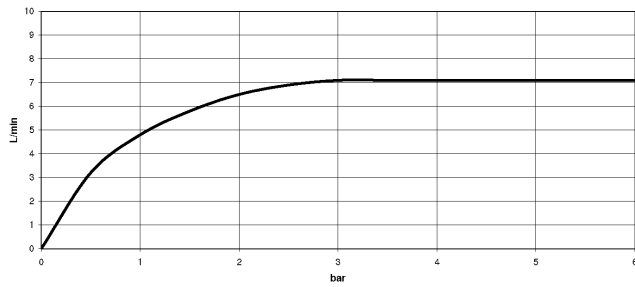

## TARA Single-lever mixer with profi spray set - Chrome

---

ST 110 109 1888

**TARA Single-lever mixer with profi spray set - Chrome**

ST 110 109 1888

**Flow rate chart**

**Certificates**

LGA\_18901.