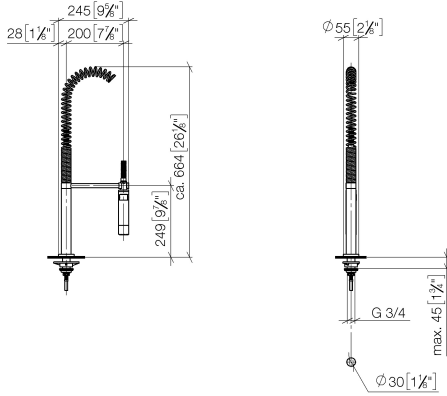

## TARA Single-lever mixer with profi spray set - Chrome

ST 110 109 1888

- 235mm projection
- pivotable spout 360°
- air-enriched flow and spray flow
- height of mixer 400 mm
- test
- height up to aerator 230 mm
- single-lever mixer hole diameter 35 mm
- profi spray hole diameter 30mm
- automatic spout/shower diverter
- sprayface with anti-scaling system
- max. flow 7 l/min at 3 bar flow pressure
- lead-free
- This product can help a building meet the requirements of Green Building Rating Systems, e.g. LEED®, BREEAM®, DGNB

## TARA Single-lever mixer with profi spray set - Chrome

ST 110 109 1888

Fits: ELIO, TARA, TARA ULTRA

- spray flow
- automatic diverter for spout/Profi spray set
- height of mixer 665 mm
- individual rosette diameter 55mm
- profi spray hole diameter 30mm
- sprayface with anti-scaling system
- lead-free

**TARA Single-lever mixer with profi spray set - Chrome**

ST 110 109 1888

mm [inches]  
M 1:10

**Flow rate chart**

**Certificates**

LGA\_18901.

LGA\_28304.

Belgaqua\_22\_277\_2  
7\_3.

## TARA Single-lever mixer with profi spray set - Chrome

ST 110 109 1888

- 235mm projection
- pivotable spout 360°
- air-enriched flow
- height of mixer 400 mm
- height up to aerator 230 mm
- single-lever mixer hole diameter 35mm
- max. flow 7 l/min at 3 bar flow pressure
- lead-free
- WRAS 1705020
- This product can help a building meet the requirements of Green Building Rating Systems, e.g. LEED®, BREEAM®, DGNB