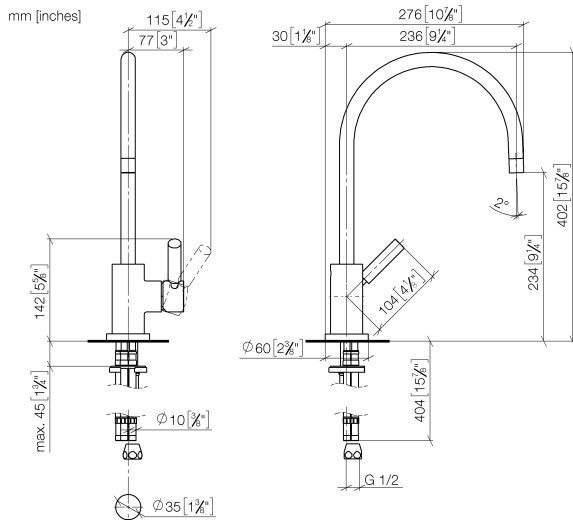

### Spare parts list

No.	Item Number	Name	Quantity used	Delivery time
1	04 24 02 046 01-07	pipe	1	10
2	90 23 30 040 00-00	threaded connector	2	10
3	90 24 03 168 00 90	nipple	1	2
4	90 14 20 002 00 90	seal	2	2
5	90 17 09 046 10 90	diverter	1	2
6	09 24 04 112 10 90	nipple	1	2
7	90 14 10 033 00 90	seal	1	2
8	90 21 10 031 10 90	diverter	1	2
9	09 23 01 039 90	sieve	2	2
10	04 21 02 006 00 92	cap	1	2
11	04 23 10 004 03 90	fixing set	1	2
12	12 780 970 90	Extension set -	1	60
13	09 30 04 067 90	hose	1	2
14	09 28 10 064-00	rosette	1	10
15	09 14 10 120 90	seal	1	2
16	09 11 10 066 10-00	connection	1	60
17	09 14 10 031 90	seal	1	2
18	04 17 20 014 00-00	holder	1	10
19	09 31 11 049 90	pin	1	2
20	09 14 15 012 90	ring	1	2
21	09 14 10 003 90	seal	1	2
22	09 30 01 067 10-00	adaptor	1	10
23	90 23 01 141 00 90	back-flow preventer	1	2
24	09 23 01 046 90	back-flow preventer	1	2
25	90 30 02 065 00-00	hose	1	10
26	09 16 02 034 90	spring	1	2
27	90 18 40 035 00 90	sleeve	1	2
28	04 12 11 094 10-00	shower	1	10

## TARA Single-lever mixer with profi spray set - Chrome

ST 110 109 1888

- 235mm projection
- pivotable spout 360°
- air-enriched flow
- height of mixer 400 mm
- height up to aerator 230 mm
- single-lever mixer hole diameter 35mm
- max. flow 7 l/min at 3 bar flow pressure
- lead-free
- WRAS 1705020
- This product can help a building meet the requirements of Green Building Rating Systems, e.g. LEED®, BREEAM®, DGNB

## TARA Single-lever mixer with profi spray set - Chrome

---

ST 110 109 1888

**TARA Single-lever mixer with profi spray set - Chrome**

ST 110 109 1888

**Flow rate chart**

**Certificates**

LGA\_18901.