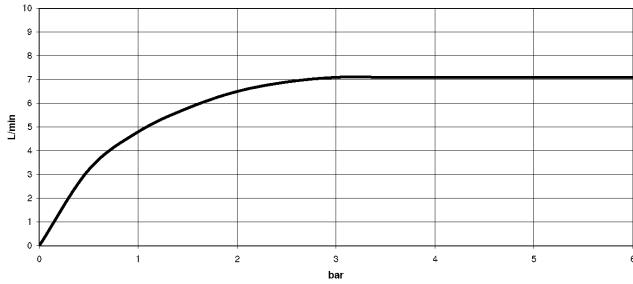

Can only be combined with 33826790, 32800790, 33826888, 32815888, 20815892, 33826875.

Intrinsic protection against back flow.

	Chrome	27 789 970-00
	Brushed Platinum	27 789 970-06
	Platinum	27 789 970-08
	Dark Chrome	27 789 970-19
	Brushed Chrome	27 789 970-93
	Brushed Dark Platinum	27 789 970-99

**TARA Single-lever mixer with profi spray set - Chrome**

ST 110 109 1888

mm [inches]  
M 1:10

**Flow rate chart**

**Certificates**

LGA\_18901.

LGA\_28304.

Belgaqua\_22\_277\_2  
7\_3.